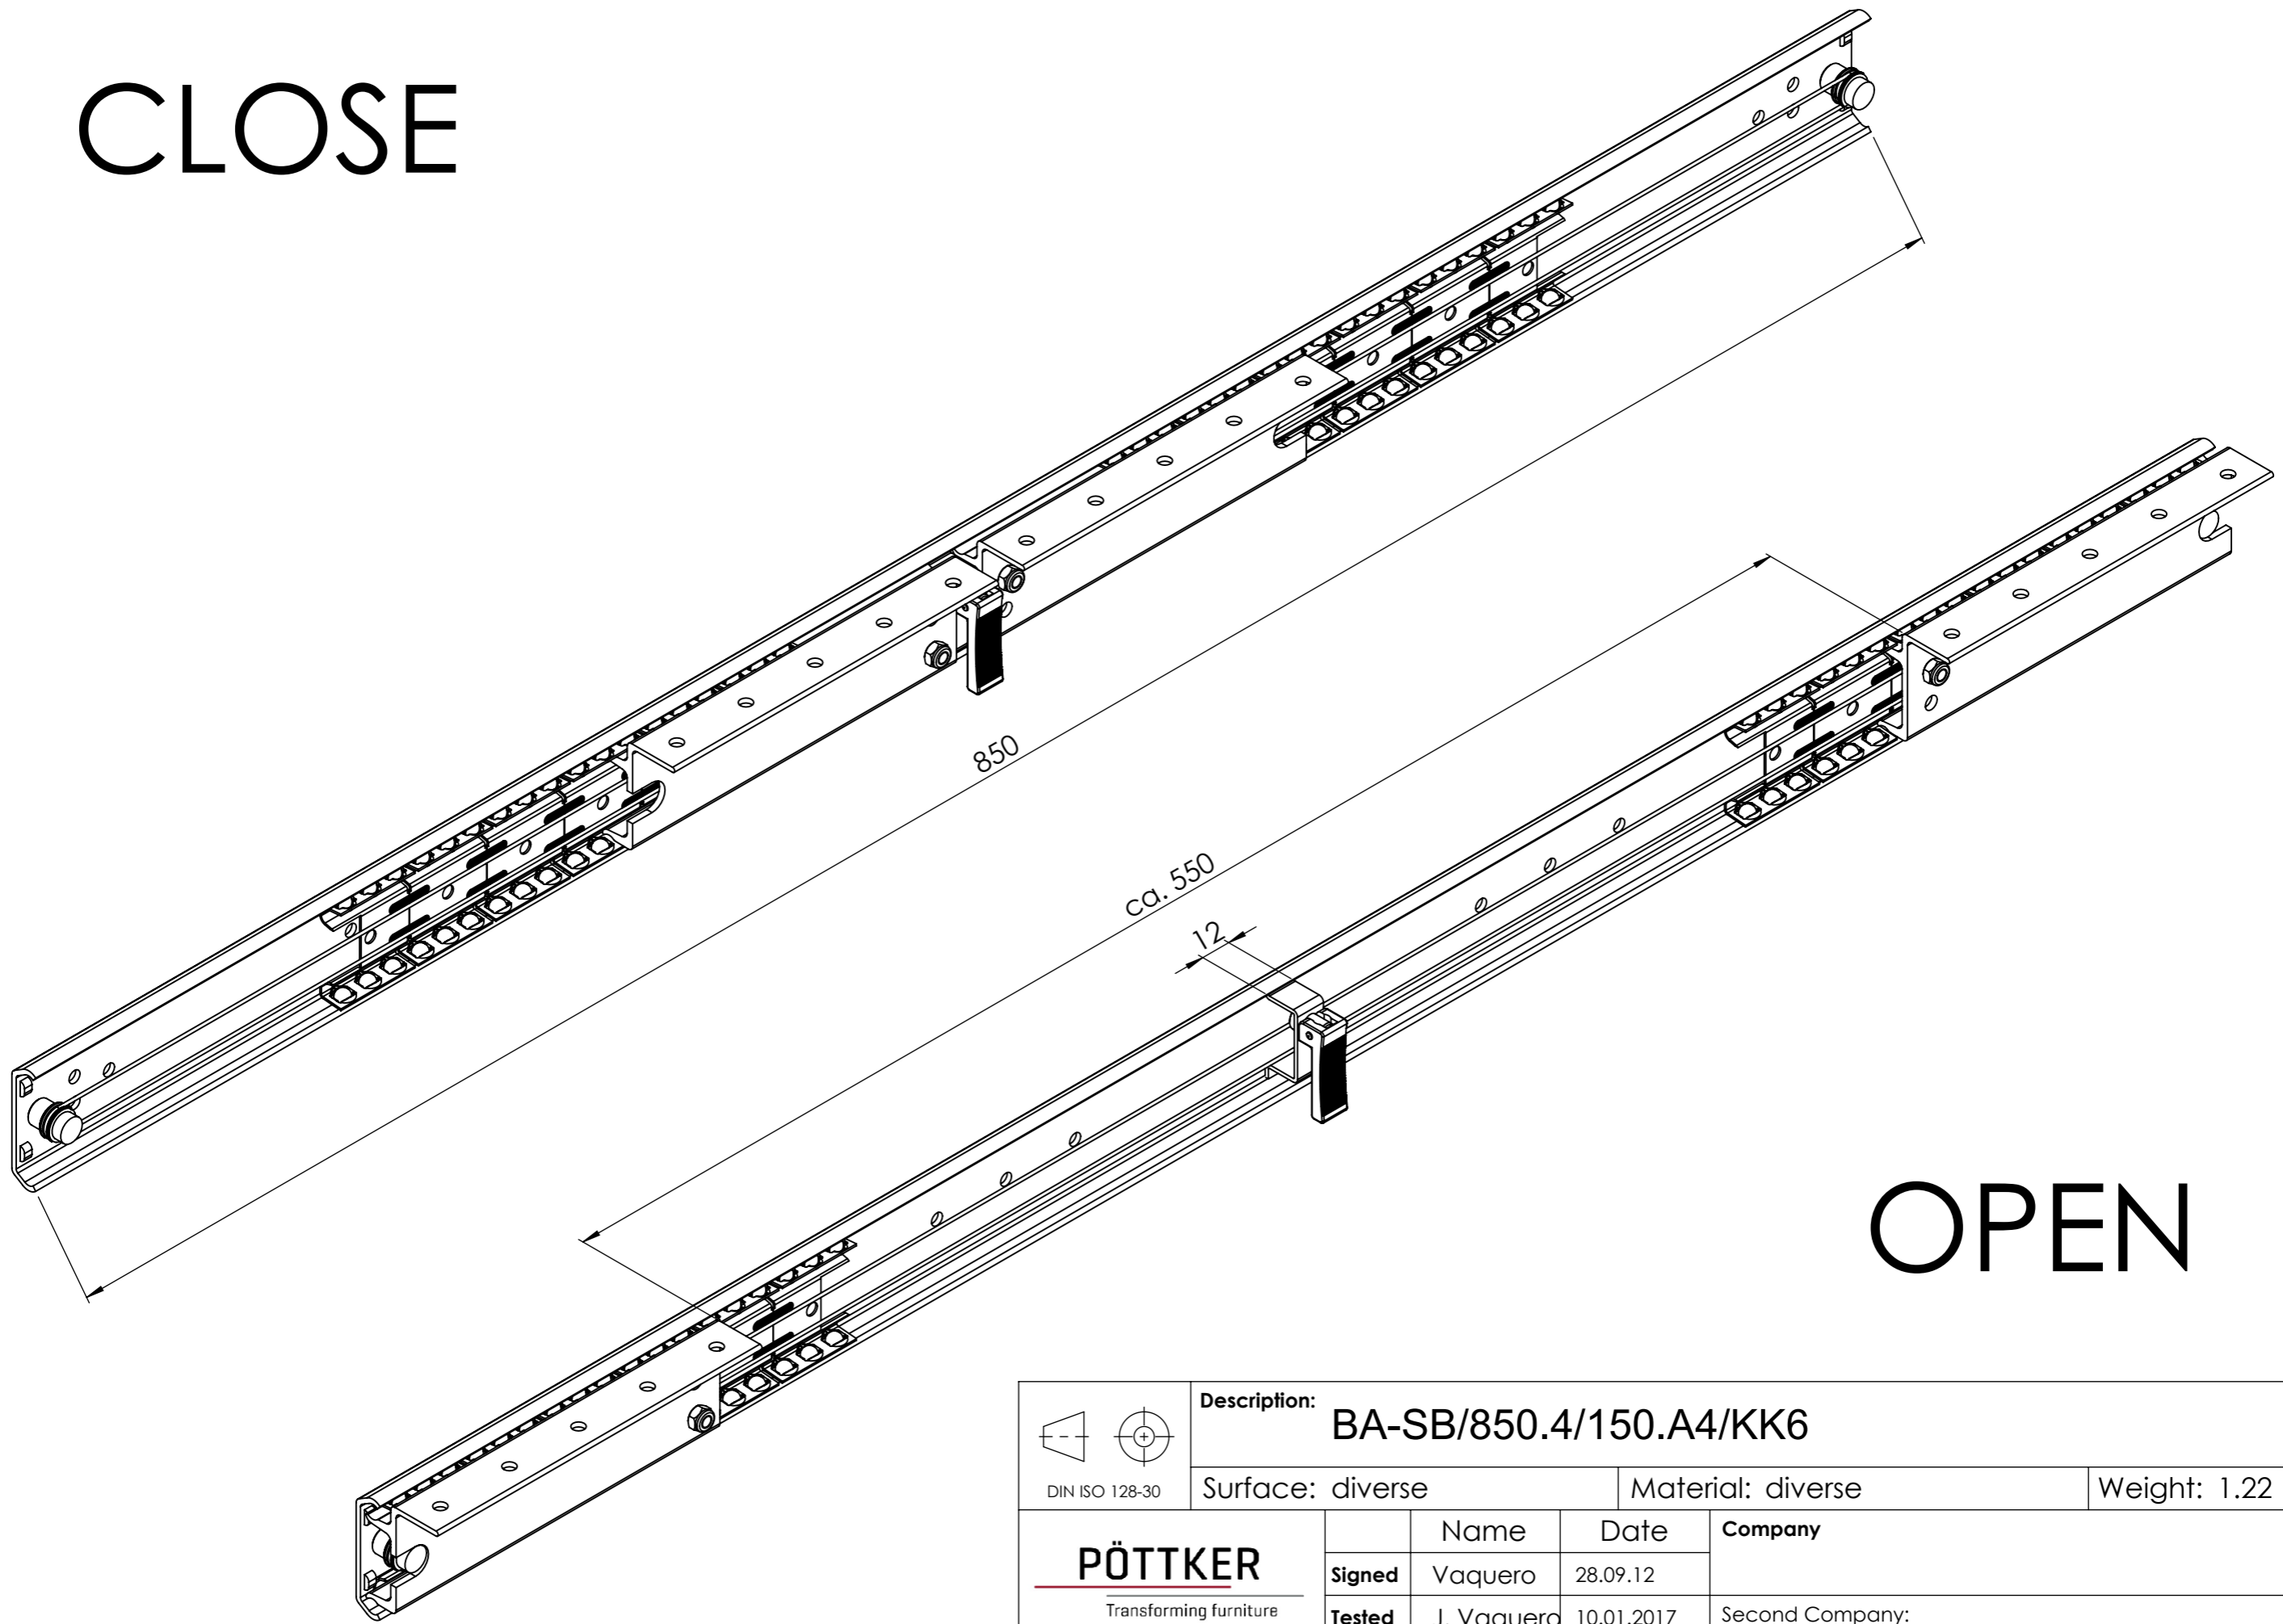

All property rights and rights to exploitation of copyright for this drawing data remain ours; they may not be made available to third parties without our consent.

opening : ca. 538 mm

Index	Change			Date	Name
 DIN ISO 128-30	Description: BA-SB/850.4/150.A4/KK6				
	Surface: diverse		Material: diverse		Weight: 1.22 kg
 PÖTTKER Transforming furniture	Name	Date	Company		
	Signed	Vaquero	28.09.12		
	Tested	J. Vaquero	10.01.2017	Second Company:	
General tolerance: DIN ISO 2768 - m		Item No:	47085202	Scale 1:3	Page 1/3
					A3

All property rights and rights to exploitation of copyright for this drawing data remain ours; they may not be made available to third parties without our consent.

CLOSE

OPEN

 DIN ISO 128-30	Description: BA-SB/850.4/150.A4/KK6				
	Surface: diverse		Material: diverse		Weight: 1.22 kg
PÖTTKER Transforming furniture	Name	Date	Company		
	Signed	Vaquero	28.09.12	Second Company:	
	Tested	J. Vaquero	10.01.2017		
General tolerance: DIN ISO 2768 - m		Item No: 47085202	Scale 1:2	Page 2/3	A3

<p>DIN ISO 128-30</p>	Description: BA-SB/850.4/150.A4/KK6		
	Surface: diverse		Material: diverse
Weight: 1.22 kg			
<p>PÖTTKER Transforming furniture</p>	Name Vaquero	Date 28.09.12	Company Second Company:
	Signed J. Vaquero	Date 10.01.2017	
General tolerance: DIN ISO 2768 - m		Item No: 47085202	Scale 1:3
		Page 3/3	A3