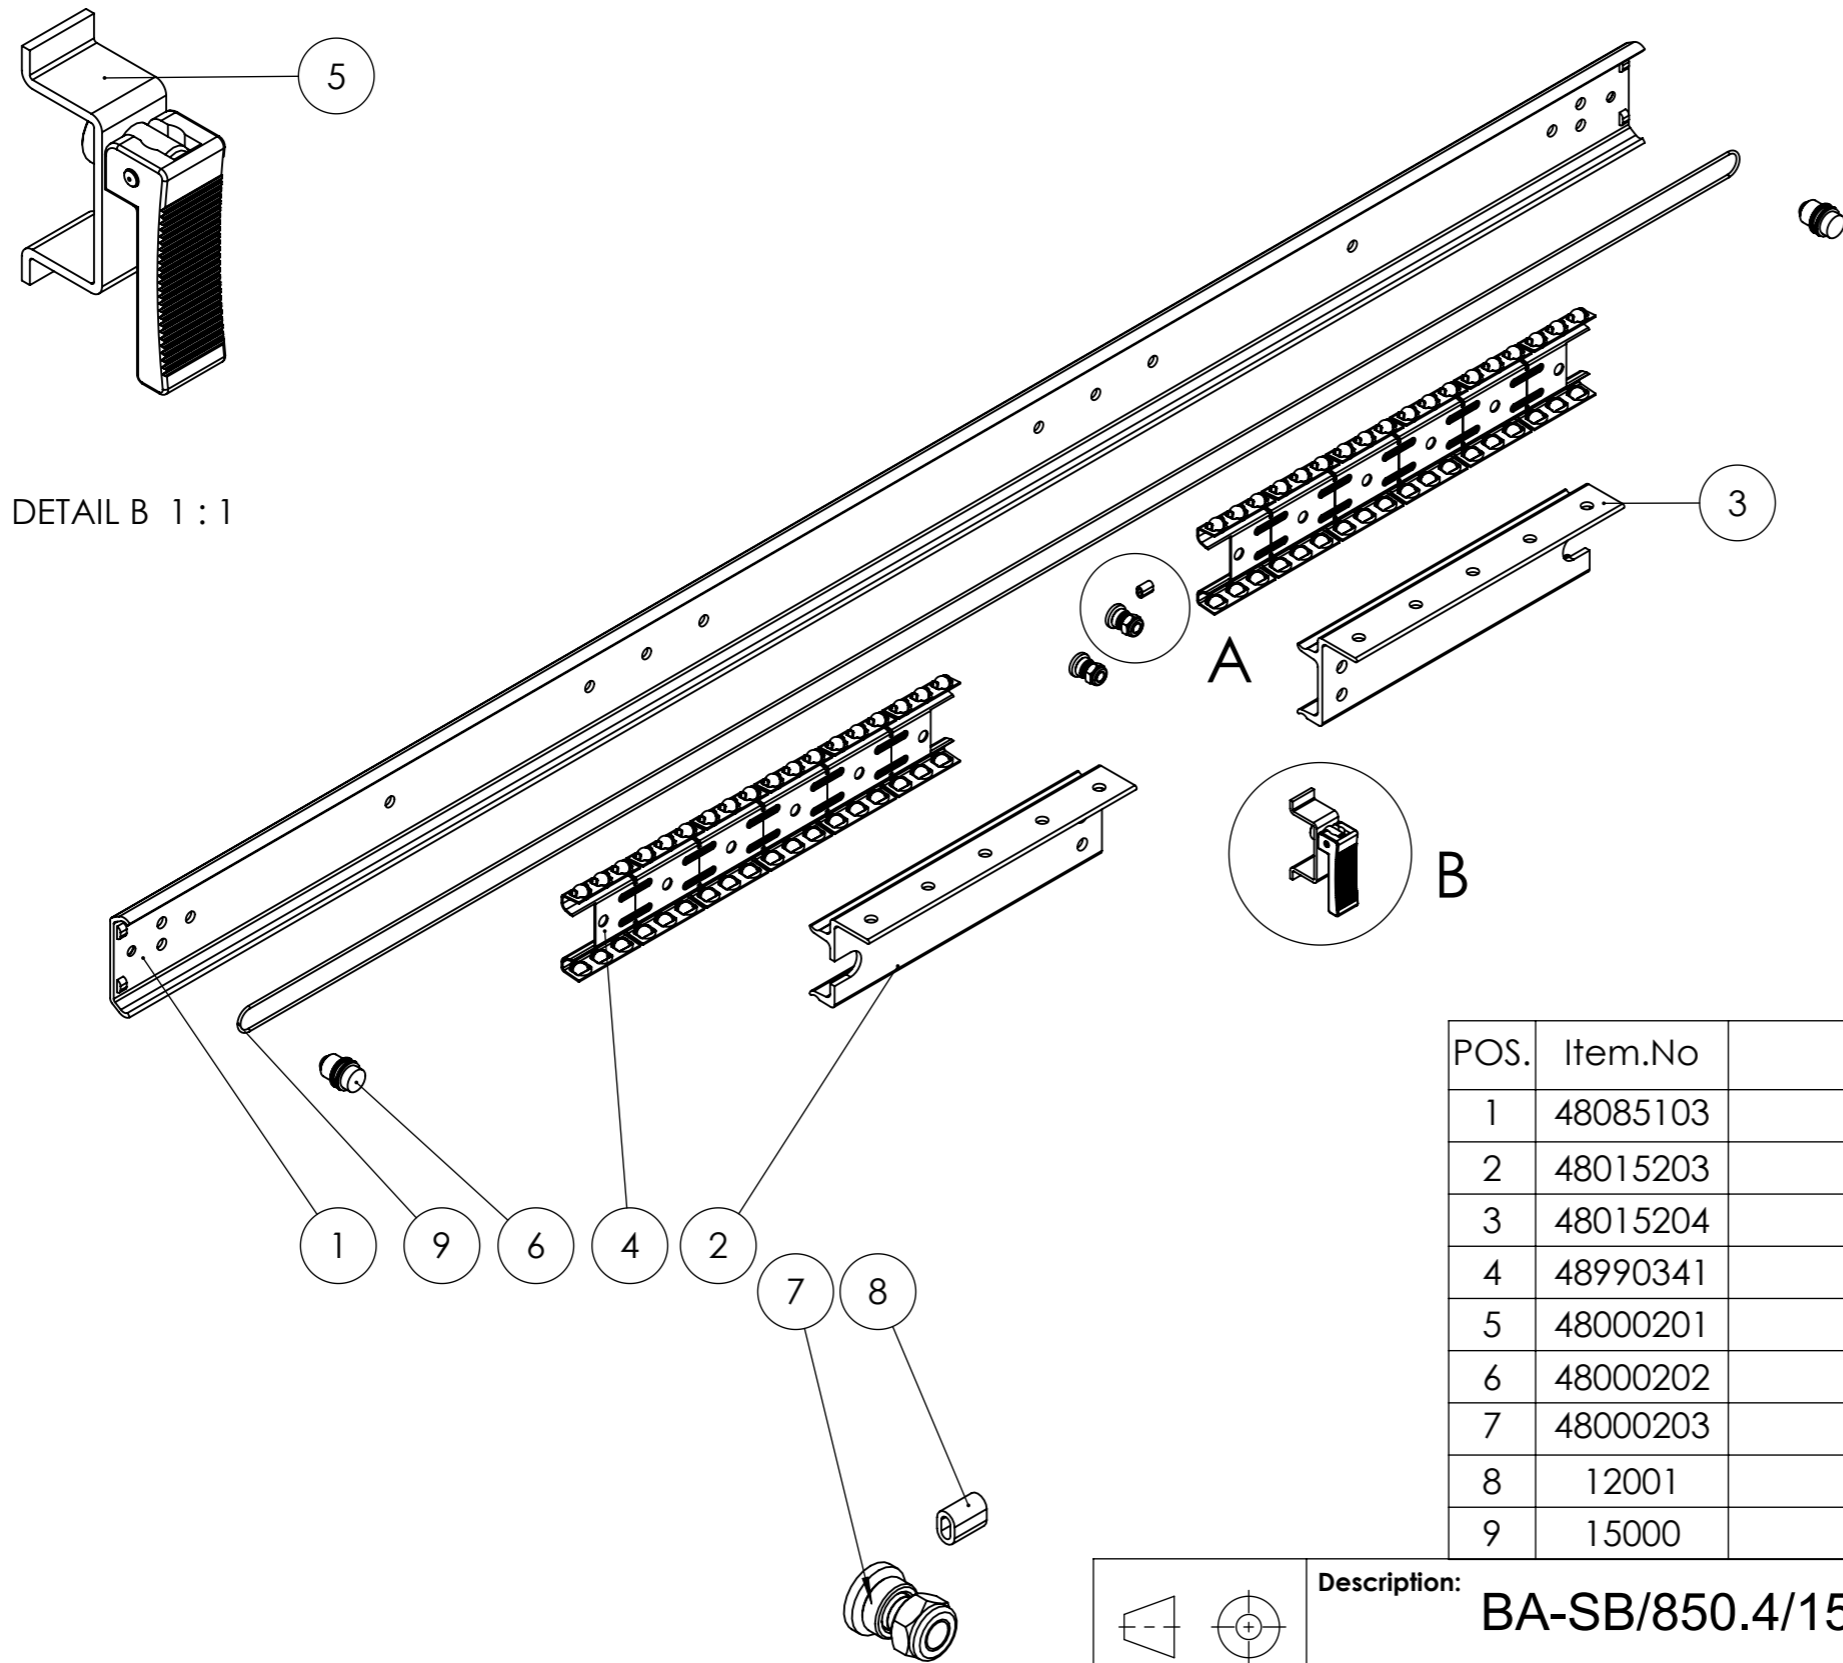

All property rights and rights to exploitation of copyright for this drawing data remain ours; they may not be made available to third parties without our consent.

opening : ca. 538 mm

Index	Change			Date	Name
 DIN ISO 128-30	Description: BA-SB/850.4/150.A4/KK6				
	Surface: diverse		Material: diverse		Weight: 1.22 kg
 PÖTTKER Transforming furniture	Name	Date	Company		
	Signed	Vaquero	28.09.12		
	Tested	J. Vaquero	10.01.2017	Second Company:	
General tolerance: DIN ISO 2768 - m		Item No:	47085202	Scale 1:3	Page 1/3
					A3

All property rights and rights to exploitation of copyright for this drawing data remain ours; they may not be made available to third parties without our consent.

CLOSE

OPEN

 DIN ISO 128-30	Description: BA-SB/850.4/150.A4/KK6				
	Surface: diverse		Material: diverse		Weight: 1.22 kg
PÖTTKER Transforming furniture	Name	Date	Company		
	Signed	Vaquero	28.09.12	Second Company:	
	Tested	J. Vaquero	10.01.2017		
General tolerance: DIN ISO 2768 - m		Item No: 47085202	Scale 1:2	Page 2/3	A3

All property rights and rights to exploitation of copyright for this drawing data remain ours; they may not be made available to third parties without our consent.

DETAIL B 1 : 1

DETAIL A 1 : 1

POS.	Item.No	Artikelbezeichnung	Menge x2
1	48085103	AP-BA-S_850.4_LB43-5_Typ02	1
2	48015203	IP-BA-S_150.A4_li	1
3	48015204	IP-BA-S_150.A4_re	1
4	48990341	KK47_6_St-Al	2
5	48000201	UBG_BA_47-Bremse	1
6	48000202	UBG_BA_47-Umlenkrolle	2
7	48000203	UBG_BA_47-Synchronseilbefestigung	2
8	12001	Alu-Pressklemme	1
9	15000	Drahtseil Ø1,25x850	1

<p>DIN ISO 128-30</p>	Description: BA-SB/850.4/150.A4/KK6		
	Surface: diverse		Material: diverse
Weight: 1.22 kg			
<p>PÖTTKER Transforming furniture</p>	Name Vaquero	Date 28.09.12	Company Second Company:
	Signed J. Vaquero	Date 10.01.2017	
General tolerance: DIN ISO 2768 - m		Item No: 47085202	Scale 1:3
		Page 3/3	A3