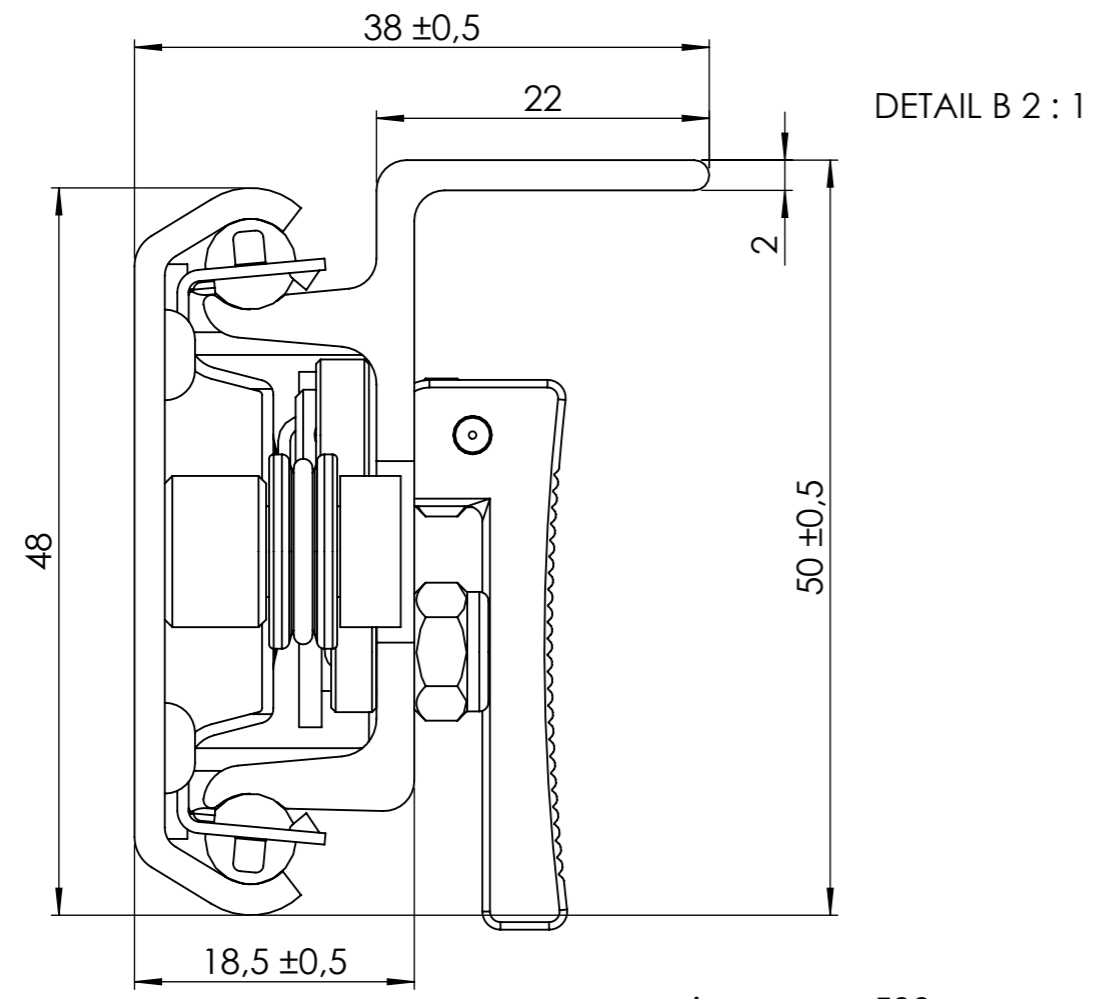

All property rights and rights to exploitation of copyright for this drawing data remain ours; they may not be made available to third parties without our consent.

opening : ca. 538 mm

Index	Change			Date	Name
 DIN ISO 128-30	Description: BA-SB/850.4/150.A4/KK6				
	Surface: diverse		Material: diverse		Weight: 1.22 kg
 PÖTTKER Transforming furniture	Name	Date	Company		
	Signed	Vaquero	28.09.12		
	Tested	J. Vaquero	10.01.2017	Second Company:	
General tolerance: DIN ISO 2768 - m		Item No:	47085202	Scale 1:3	Page 1/3
					A3

All property rights and rights to exploitation of copyright for this drawing data remain ours; they may not be made available to third parties without our consent.

CLOSE

OPEN

 DIN ISO 128-30	Description: BA-SB/850.4/150.A4/KK6				
	Surface: diverse		Material: diverse		Weight: 1.22 kg
PÖTTKER Transforming furniture	Name	Date	Company		
	Signed	Vaquero	28.09.12	Second Company:	
	Tested	J. Vaquero	10.01.2017		
General tolerance: DIN ISO 2768 - m		Item No: 47085202	Scale 1:2	Page 2/3	A3

All property rights and rights to exploitation of copyright for this drawing data remain ours; they may not be made available to third parties without our consent.

DETAIL B 1 : 1

DETAIL A 1 : 1

POS.	Item.No	Artikelbezeichnung	Menge x2
1	48085103	AP-BA-S_850.4_LB43-5_Typ02	1
2	48015203	IP-BA-S_150.A4_li	1
3	48015204	IP-BA-S_150.A4_re	1
4	48990341	KK47_6_St-Al	2
5	48000201	UBG_BA_47-Bremse	1
6	48000202	UBG_BA_47-Umlenkrolle	2
7	48000203	UBG_BA_47-Synchronseilbefestigung	2
8	12001	Alu-Pressklemme	1
9	15000	Drahtseil Ø1,25x850	1

<p>DIN ISO 128-30</p>	Description: BA-SB/850.4/150.A4/KK6		
	Surface: diverse		Material: diverse
Weight: 1.22 kg			
<p>PÖTTKER Transforming furniture</p>	Name Vaquero	Date 28.09.12	Company Second Company:
	Signed J. Vaquero	Date 10.01.2017	
General tolerance: DIN ISO 2768 - m		Item No: 47085202	Scale 1:3
		Page 3/3	A3