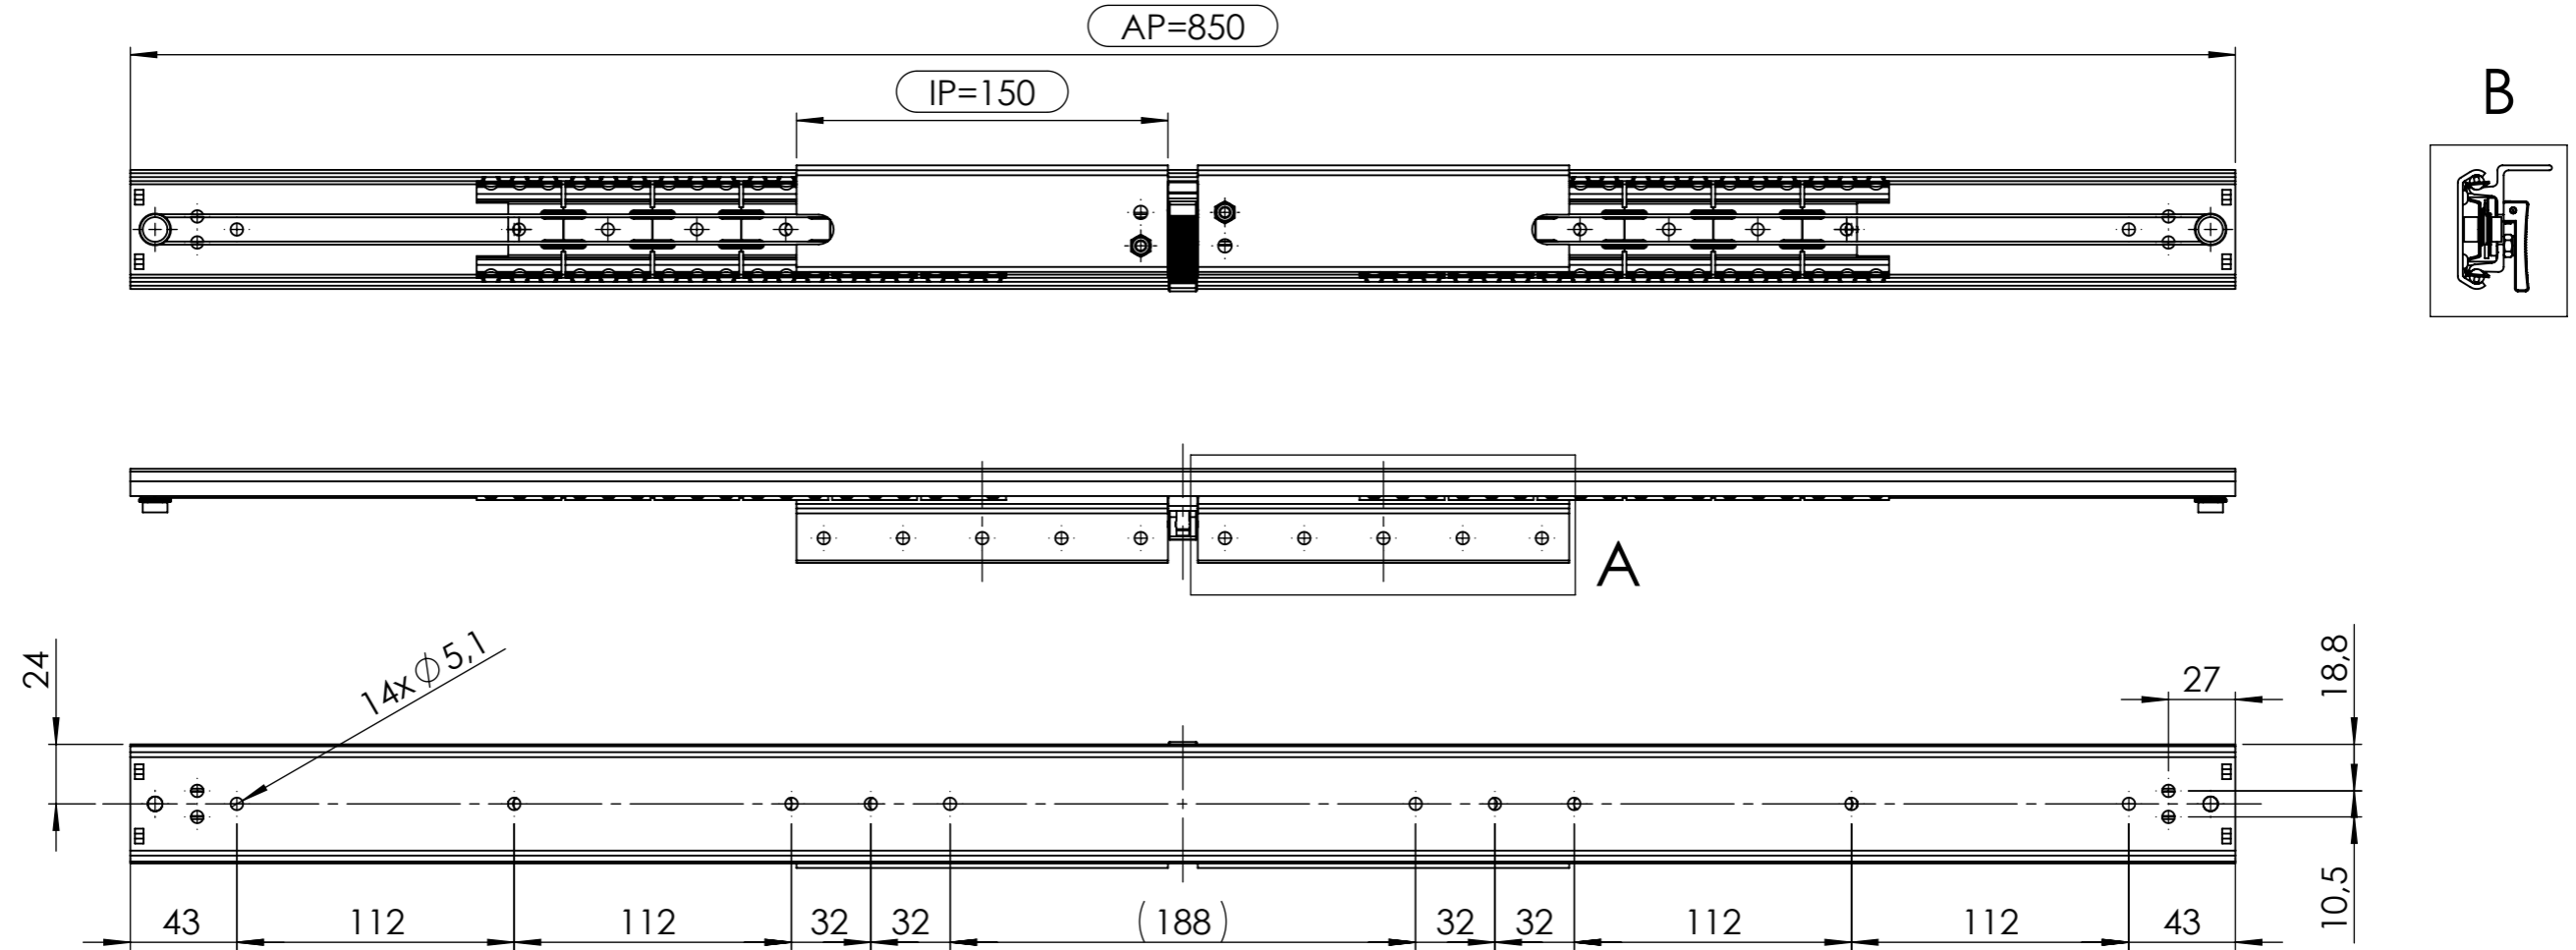

All property rights and rights to exploitation of copyright for this drawing data remain ours; they may not be made available to third parties without our consent.

opening : ca. 538 mm

Index	Change			Date	Name
 DIN ISO 128-30	Description: BA-SB/850.4/150.A4/KK6				
	Surface: diverse		Material: diverse		Weight: 1.22 kg
 PÖTTKER Transforming furniture	Name	Date	Company		
	Signed	Vaquero	28.09.12		
	Tested	J. Vaquero	10.01.2017	Second Company:	
General tolerance: DIN ISO 2768 - m		Item No:	47085202	Scale 1:3	Page 1/3
					A3

All property rights and rights to exploitation of copyright for this drawing data remain ours; they may not be made available to third parties without our consent.

CLOSE

OPEN

 DIN ISO 128-30	Description: BA-SB/850.4/150.A4/KK6				
	Surface: diverse		Material: diverse		Weight: 1.22 kg
PÖTTKER Transforming furniture	Name	Date	Company		
	Signed	Vaquero	28.09.12	Second Company:	
	Tested	J. Vaquero	10.01.2017		
General tolerance: DIN ISO 2768 - m		Item No: 47085202	Scale 1:2	Page 2/3	A3

All property rights and rights to exploitation of copyright for this drawing data remain ours; they may not be made available to third parties without our consent.

DETAIL B 1 : 1

DETAIL A 1 : 1

POS.	Item.No	Artikelbezeichnung	Menge x2
1	48085103	AP-BA-S_850.4_LB43-5_Typ02	1
2	48015203	IP-BA-S_150.A4_li	1
3	48015204	IP-BA-S_150.A4_re	1
4	48990341	KK47_6_St-Al	2
5	48000201	UBG_BA_47-Bremse	1
6	48000202	UBG_BA_47-Umlenkrolle	2
7	48000203	UBG_BA_47-Synchronseilbefestigung	2
8	12001	Alu-Pressklemme	1
9	15000	Drahtseil Ø1,25x850	1

<p>DIN ISO 128-30</p>	Description: BA-SB/850.4/150.A4/KK6		
	Surface: diverse		Material: diverse
Weight: 1.22 kg			
<p>PÖTTKER Transforming furniture</p>	Name Vaquero	Date 28.09.12	Company Second Company:
	Signed J. Vaquero	Date 10.01.2017	
General tolerance: DIN ISO 2768 - m		Item No: 47085202	Scale 1:3
		Page 3/3	A3