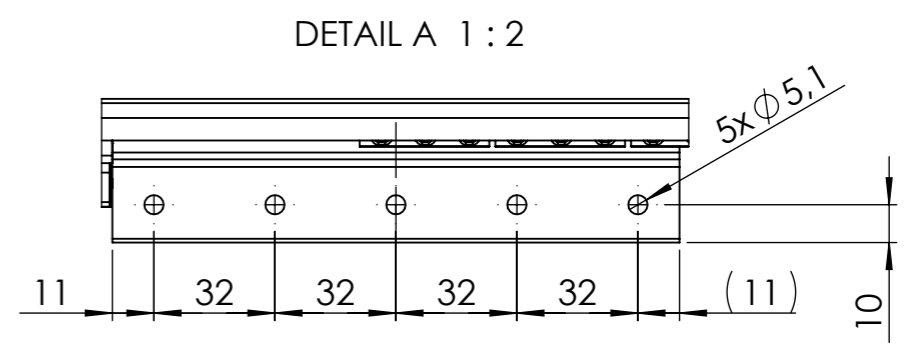

All property rights and rights to exploitation of copyright for this drawing data remain ours; they may not be made available to third parties without our consent.

opening : ca. 538 mm

Index	Change			Date	Name
 DIN ISO 128-30	Description: BA-SB/850.4/150.A4/KK6				
	Surface: diverse		Material: diverse		Weight: 1.22 kg
 PÖTTKER Transforming furniture	Name	Date	Company		
	Signed	Vaquero	28.09.12		
	Tested	J. Vaquero	10.01.2017	Second Company:	
General tolerance: DIN ISO 2768 - m		Item No:	47085202	Scale 1:3	Page 1/3
					A3

All property rights and rights to exploitation of copyright for this drawing data remain ours; they may not be made available to third parties without our consent.

CLOSE

OPEN

 DIN ISO 128-30	Description: BA-SB/850.4/150.A4/KK6				
	Surface: diverse		Material: diverse		Weight: 1.22 kg
PÖTTKER Transforming furniture	Name	Date	Company		
	Signed	Vaquero	28.09.12	Second Company:	
	Tested	J. Vaquero	10.01.2017		
General tolerance: DIN ISO 2768 - m		Item No: 47085202	Scale 1:2	Page 2/3	A3

All property rights and rights to exploitation of copyright for this drawing data remain ours; they may not be made available to third parties without our consent.

DETAIL B 1 : 1

DETAIL A 1 : 1

POS.	Item.No	Artikelbezeichnung	Menge x2
1	48085103	AP-BA-S_850.4_LB43-5_Typ02	1
2	48015203	IP-BA-S_150.A4_li	1
3	48015204	IP-BA-S_150.A4_re	1
4	48990341	KK47_6_St-Al	2
5	48000201	UBG_BA_47-Bremse	1
6	48000202	UBG_BA_47-Umlenkrolle	2
7	48000203	UBG_BA_47-Synchronseilbefestigung	2
8	12001	Alu-Pressklemme	1
9	15000	Drahtseil Ø1,25x850	1

<p>DIN ISO 128-30</p>	Description: BA-SB/850.4/150.A4/KK6		
	Surface: diverse		Material: diverse
Weight: 1.22 kg			
<p>PÖTTKER Transforming furniture</p>	Name Vaquero	Date 28.09.12	Company Second Company:
	Signed J. Vaquero	Date 10.01.2017	
General tolerance: DIN ISO 2768 - m		Item No: 47085202	Scale 1:3
		Page 3/3	A3