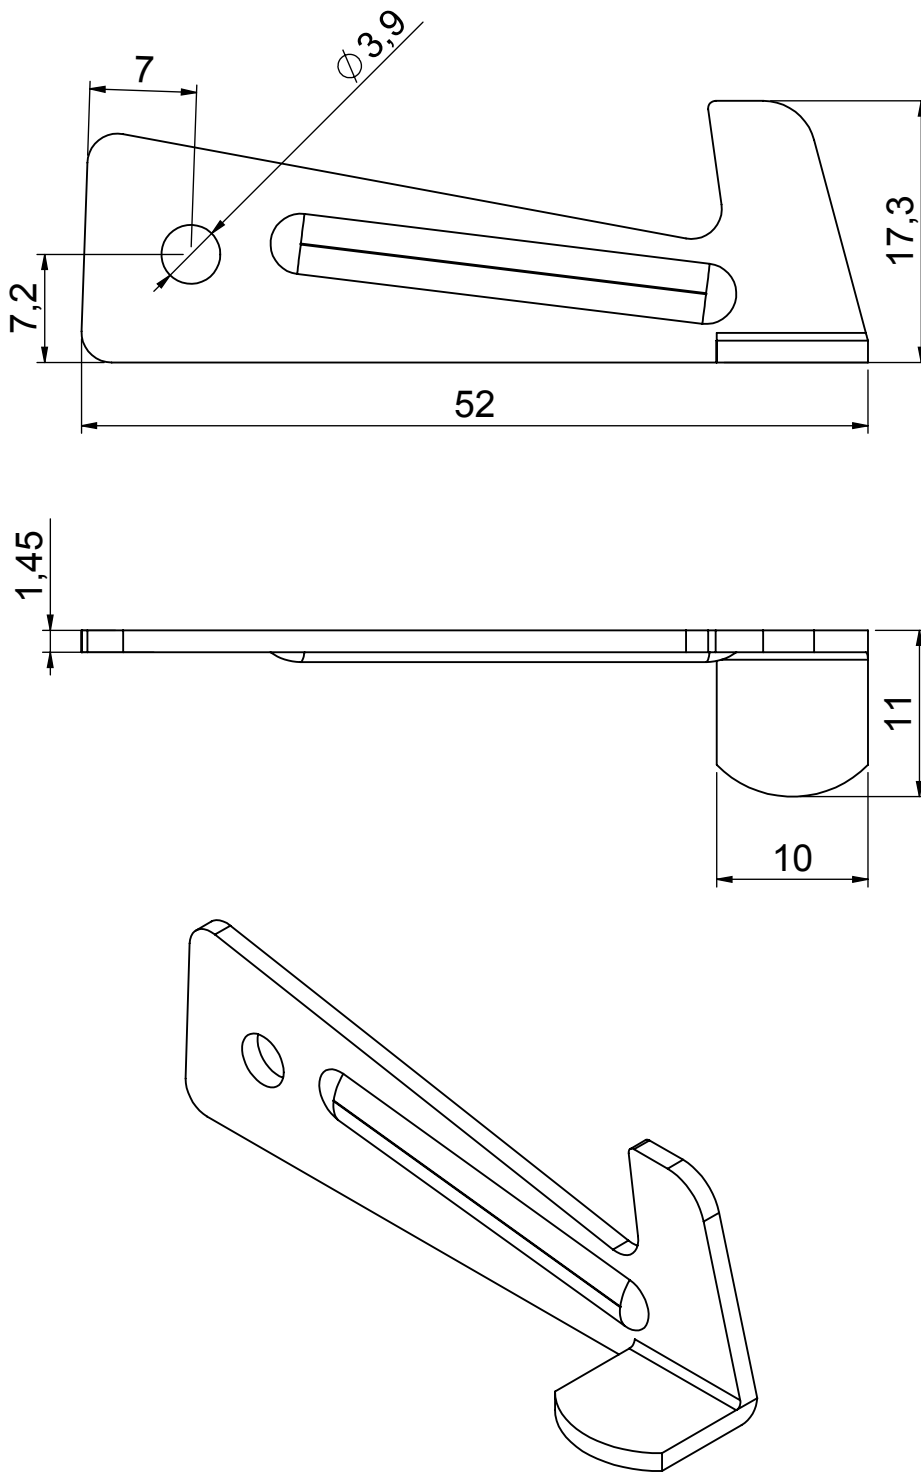

All property rights and rights to exploitation of copyright for this drawing data remain ours; they may not be made available to third parties without our consent.

a	galvanized war vorher yellow chromated		01.06.2014	Berg
Index	Change		Date	Name
	Description: Schließhaken			
 Transforming furniture	Signed	Carrera	06.10.2012	Surface: galvanized
	Tested			Material: 1.0037 (S235JR)
				Weight: 0.01 kg
General tolerance: DIN ISO 2768 - m		Item No: 15084	Scale 2:1	Page 1/1 A4