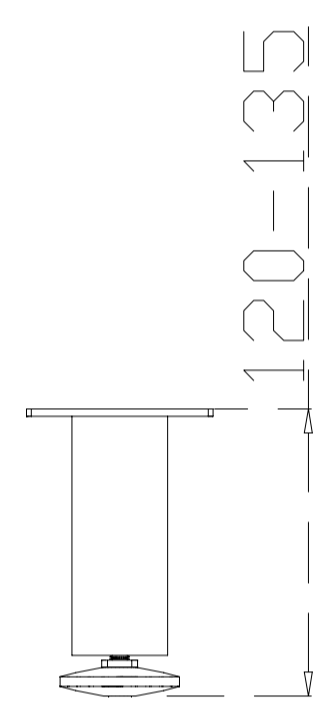

GRUPA V GROUP V

NÓŽKA SZAFY
CUPBOARD LEG
ST 402 / 12, ST 405 / 12

MILA DESIGN

ST 402 / 12

ST 405 / 12