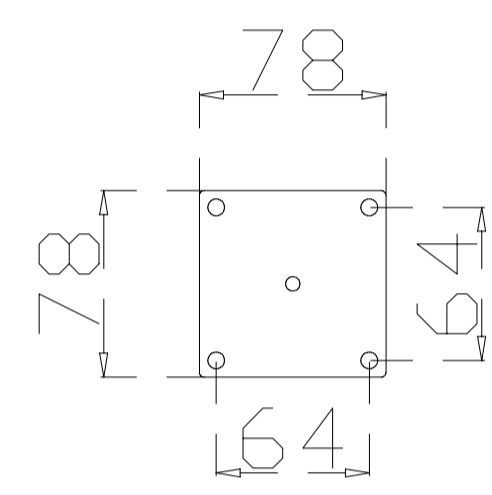

GRUPA V GROUP V

NÓŽKA SZAFY
CUPBOARD LEG
ST 402 / 12, ST 405 / 12

MILA DESIGN

ST 402 / 12

ST 405 / 12