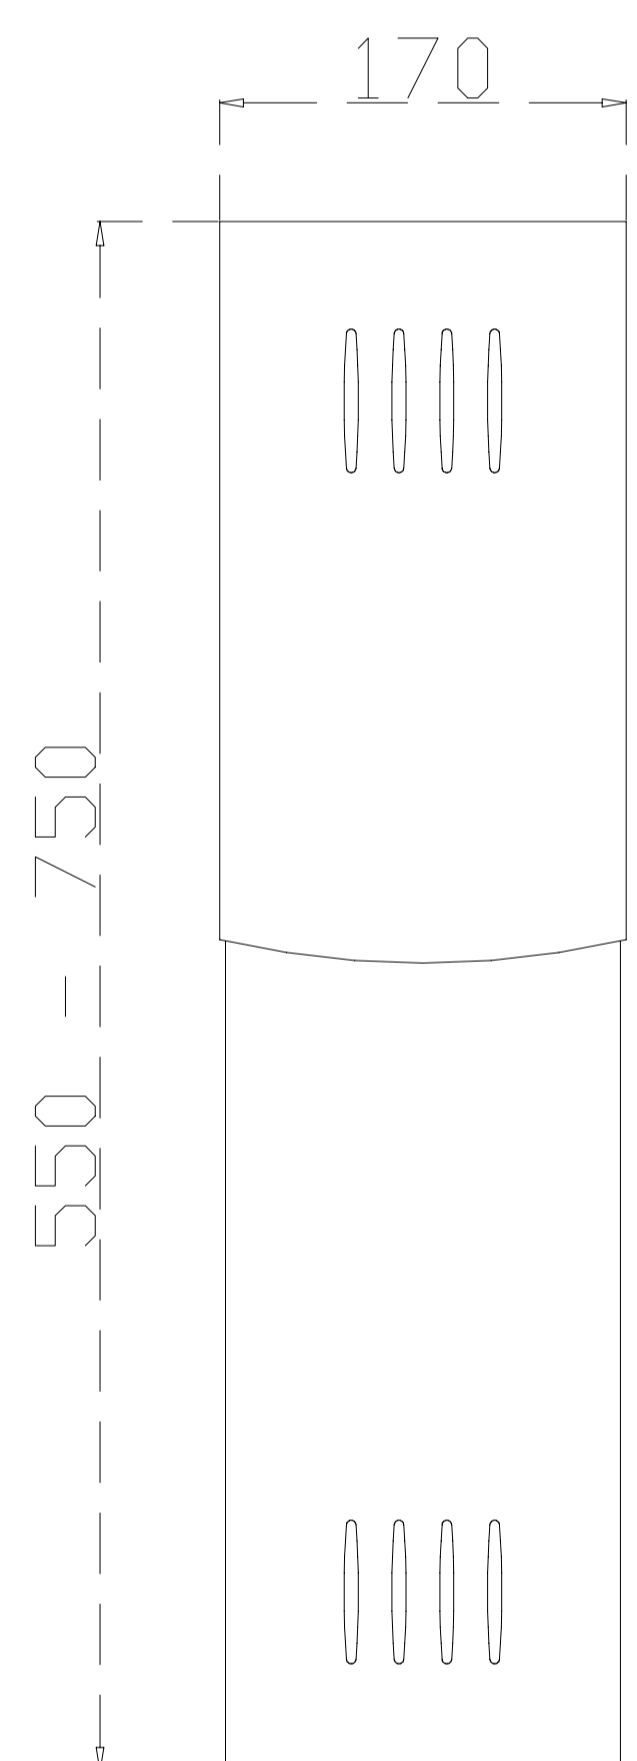

GRUPA III GROUP III

OSŁONA KOLUMNY REGULOWANA
LEG COVER HEIGHT ADJUSTABLE
ST 221/1 R, ST 221/3 R ST 224/1 R

MILA DESIGN

ST 221/1 R

ST 221/3 R

ST 224/1 R