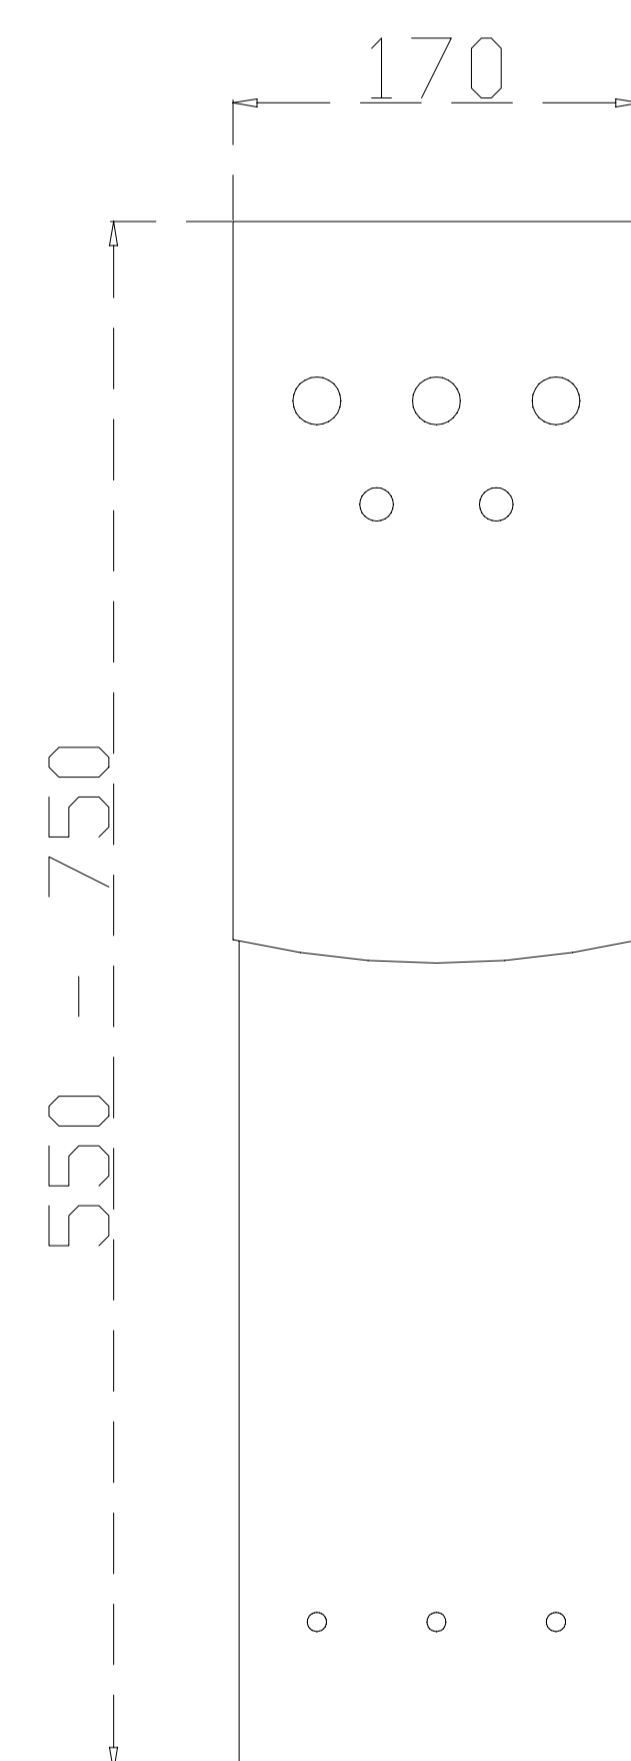

GRUPA III GROUP III

OSŁONA KOLUMNY REGULOWANA
LEG COVER HEIGHT ADJUSTABLE
ST 221/1 R, ST 221/3 R ST 224/1 R

MILA DESIGN

ST 221/1 R

ST 221/3 R

ST 224/1 R