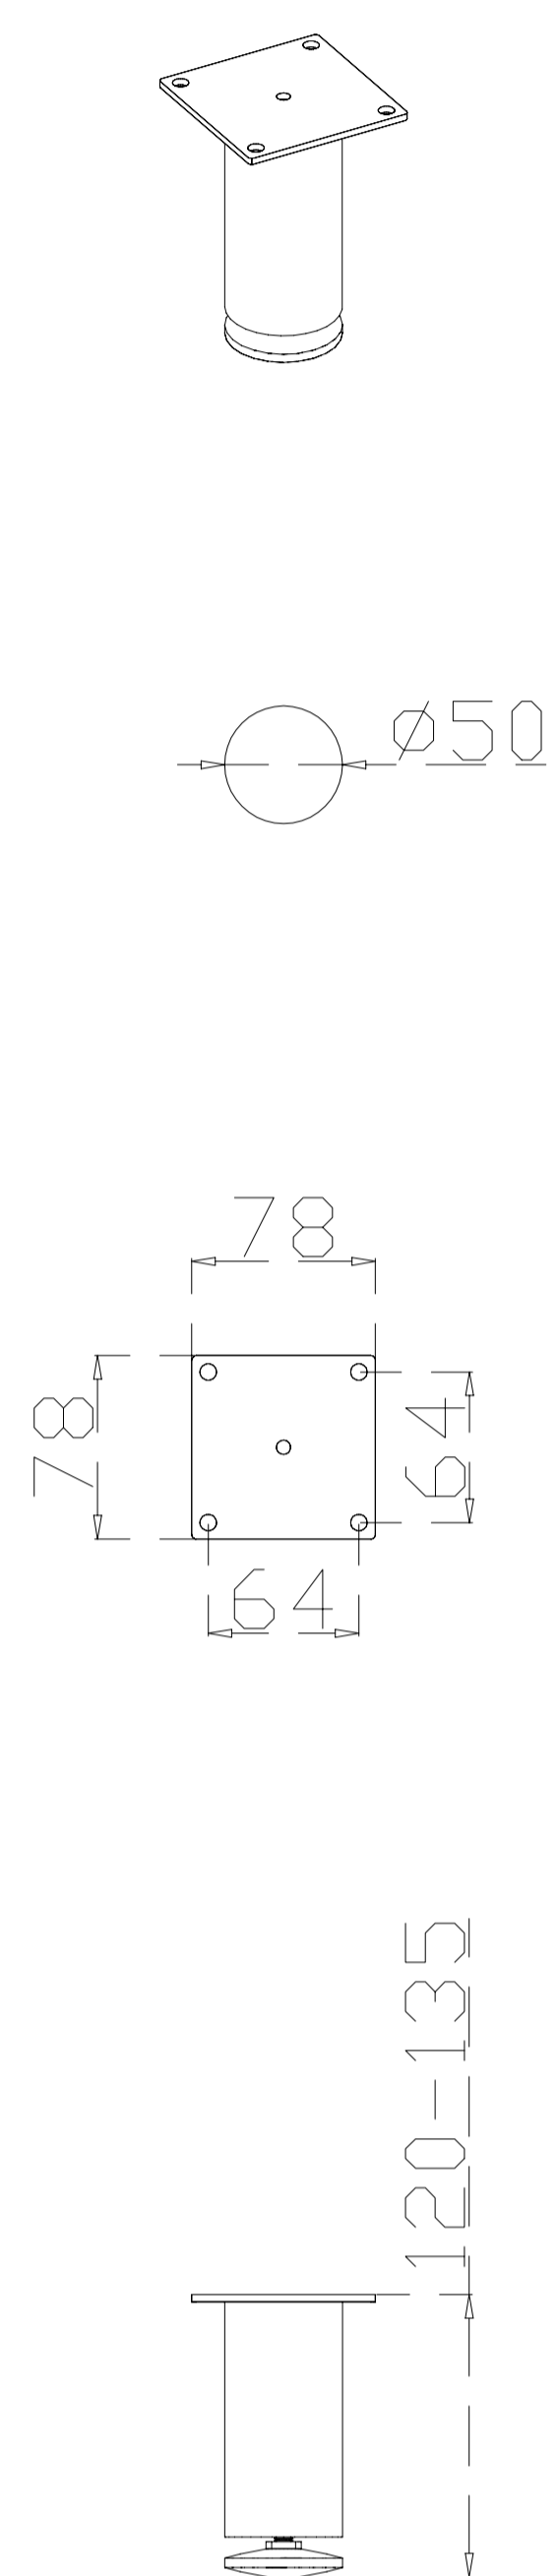

GRUPA V GROUP V

NÓŽKA SZAFY
CUPBOARD LEG
ST 502 / 12, ST 505 / 12,
ST 506 / 12, ST 507 / 12, ST 555 / 12

MILA DESIGN

ST 502 / 12

ST 505 / 12

ST 506 / 12

ST 507 / 12

ST 555 / 12