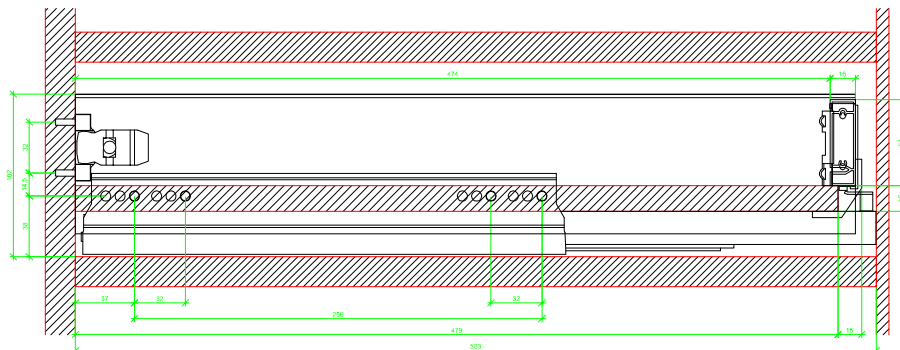

AVT YOU with Steel Rear Panel