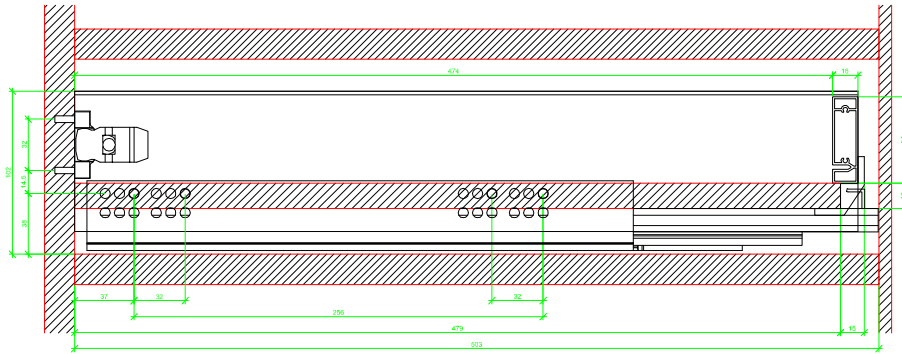

AVT YOU with Aluminium Profile