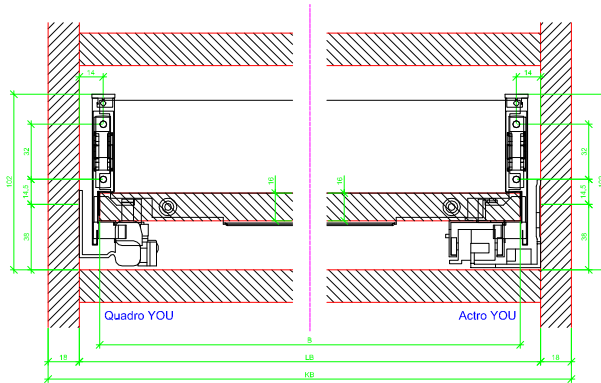

Drawings / Zeichnungen:
AvanTech YOU

Technik für Möbel

Hettich

Model / Ausführung	Drawer / Schubkasten
Profile height / Zargenhöhe	101 mm
Nominal length / Nennlänge	500 mm
Cabinet side panel thickness / Korpuseitendicke	16 / 18 / 19 mm

			
A		NL - 21	
B		LB - 24	
C	LB - 24	LB - 41	-
D H 101	54	54	-

AVT YOU with Wooden Panel

AVT YOU Rear Panel Connector with Wooden Panel

AVT YOU with Aluminum Profile

AVT YOU Rear Panel Connectors with Aluminum Profile

AVT YOU with Steel Rear Panel

AVT YOU with Wooden Panel

AVT YOU Rear Panel Connector with Wooden Panel

AVT YOU with Aluminum Profile

AVT YOU Rear Panel Connectors with Aluminium Profile

AVT YOU with Steel Rear Panel