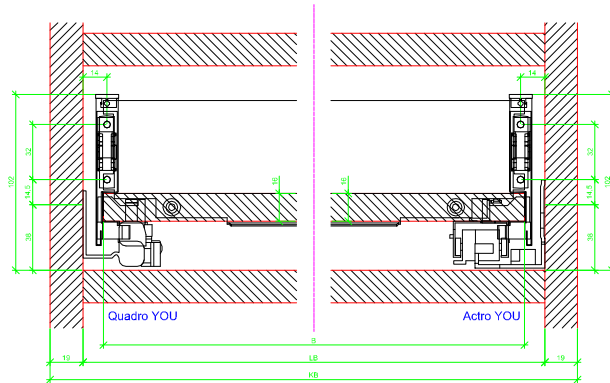

Drawings / Zeichnungen:
AvanTech YOU

Technik für Möbel

Hettich

Model / Ausführung	Drawer / Schubkasten
Profile height / Zargenhöhe	101 mm
Nominal length / Nennlänge	500 mm
Cabinet side panel thickness / Korpuseitendicke	16 / 18 / 19 mm

AVT YOU with Wooden Panel

AVT YOU Rear Panel Connector with Wooden Panel

AVT YOU with Aluminium Profile

AVT YOU Rear Panel Connectors with Aluminium Profile

AVT YOU with Steel Rear Panel

AVT YOU with Wooden Panel