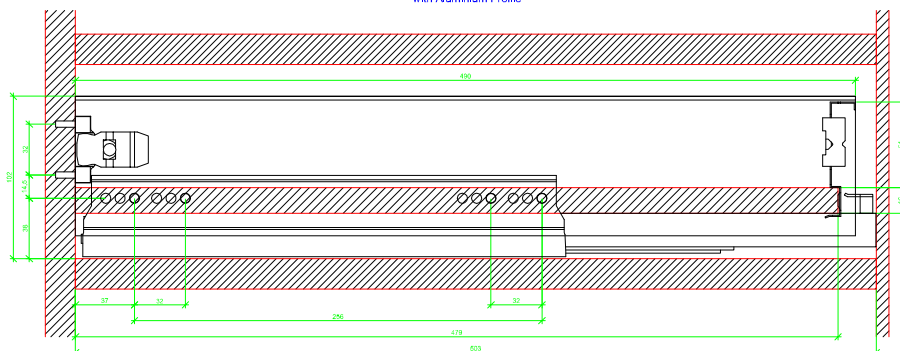

AVT YOU with Steel Rear Panel