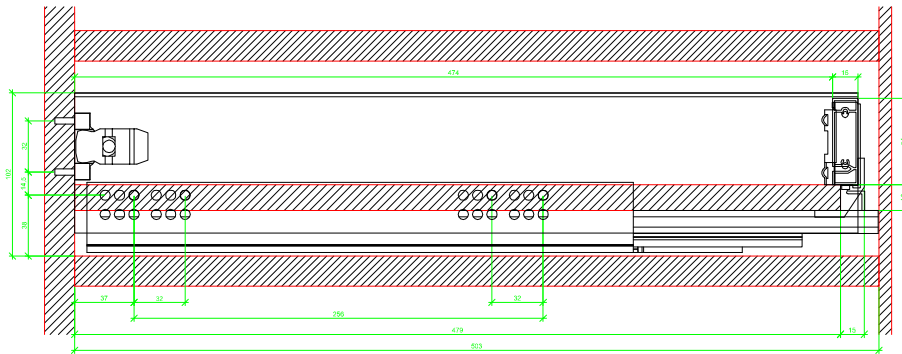

AVT YOU with Steel Rear Panel