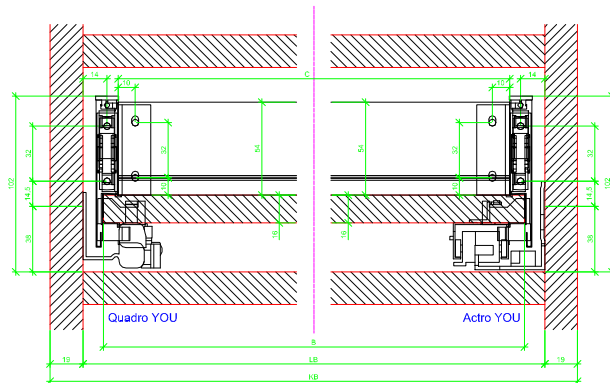

AVT YOU Rear Panel Connectors with Aluminium Profile