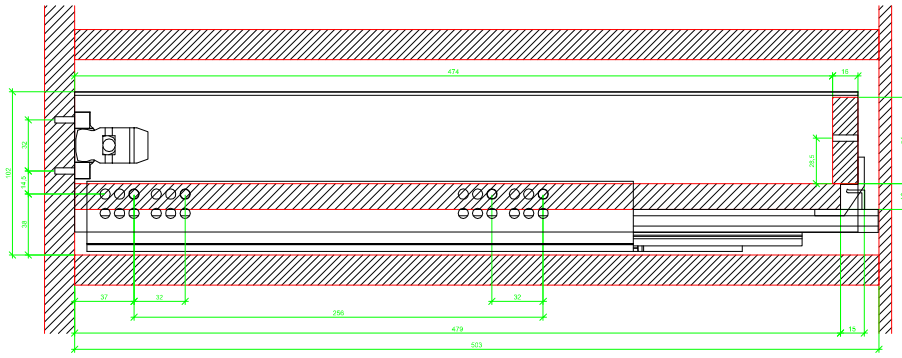

AVT YOU with Wooden Panel