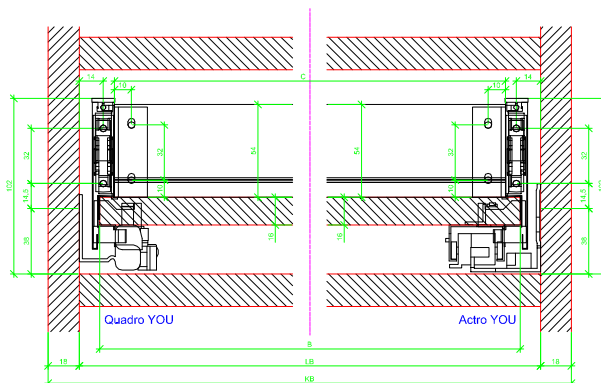

AVT YOU Rear Panel Connectors with Aluminium Profile