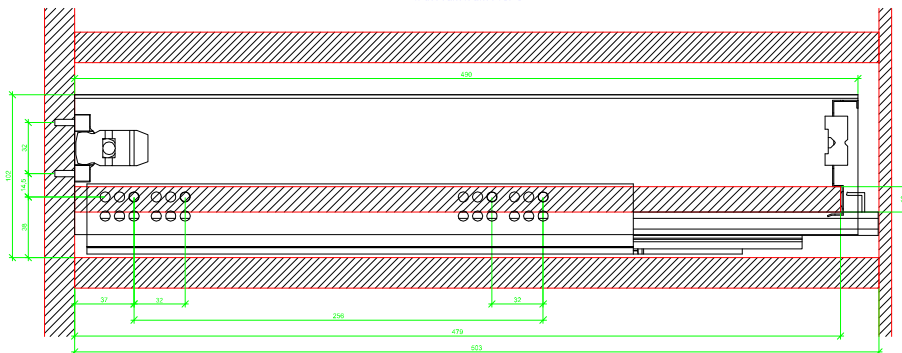

AVT YOU with Steel Rear Panel