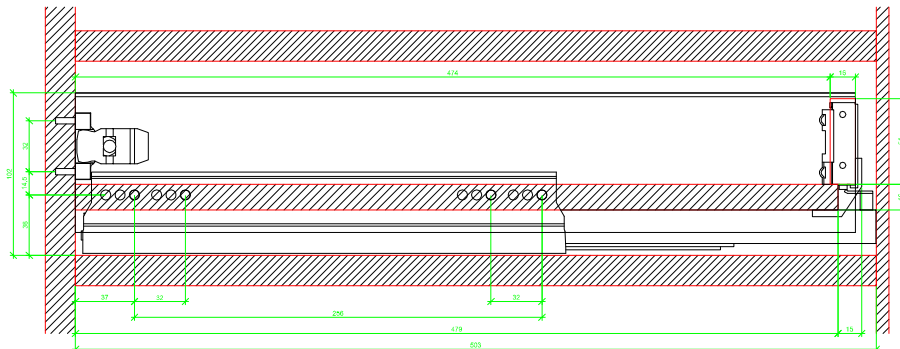

AVT YOU Rear Panel Connector with Wooden Panel