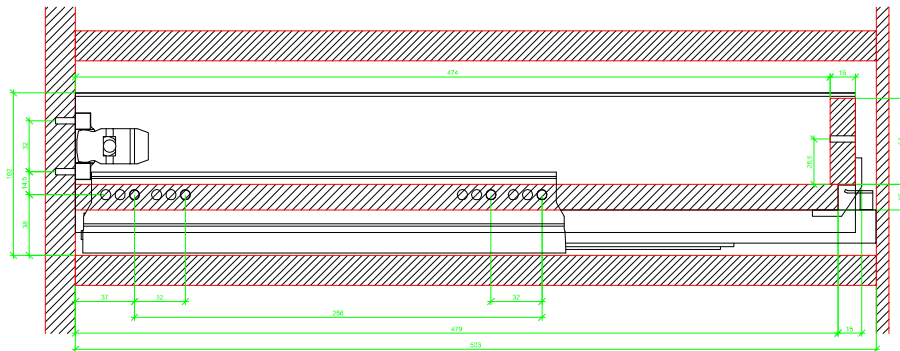

AVT YOU with Wooden Panel