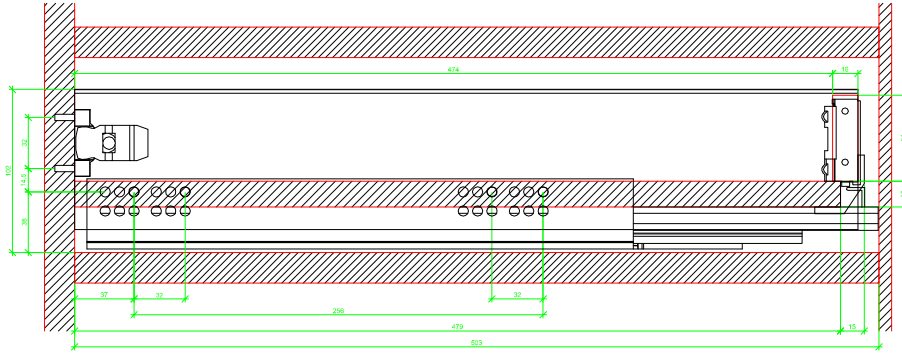

AVT YOU Rear Panel Connector with Wooden Panel