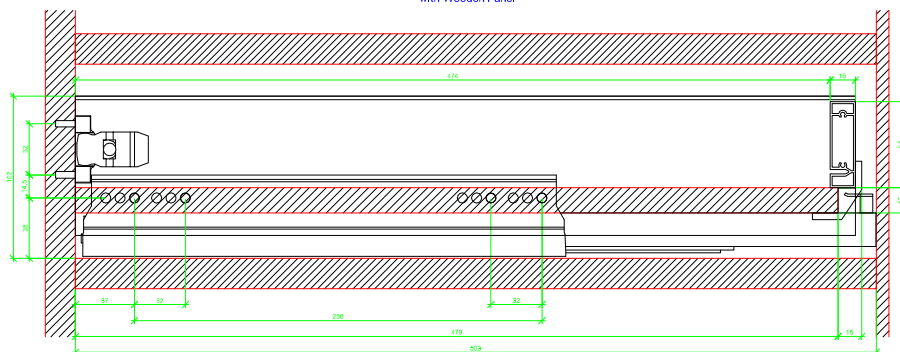

AVT YOU with Aluminium Profile