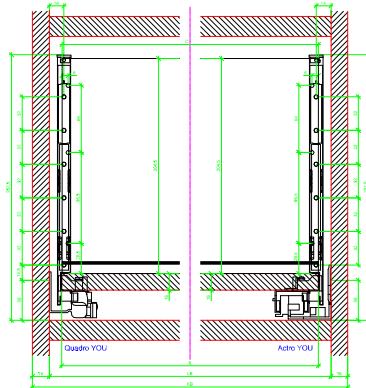

AVT YDU with Aluminum Profile