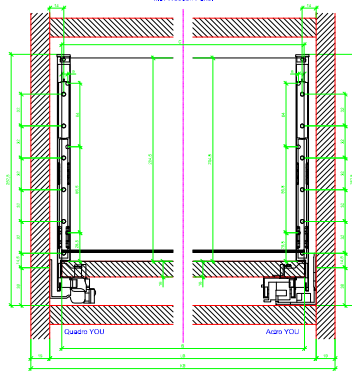

AVT YDU with Aluminum Profile