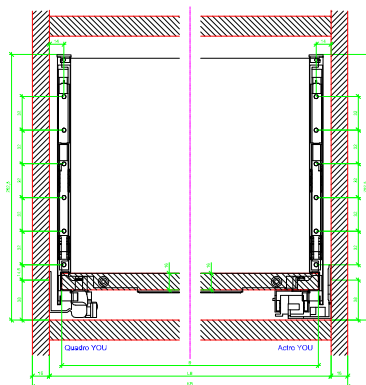

AVT YDU with Steel Rear Panel