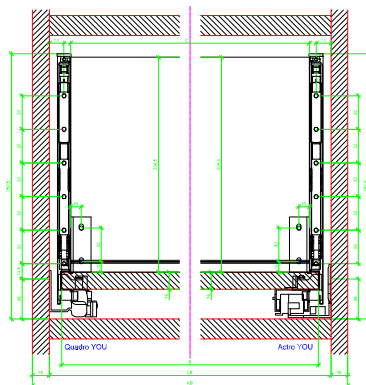

AVT YDU with Steel Rear Panel