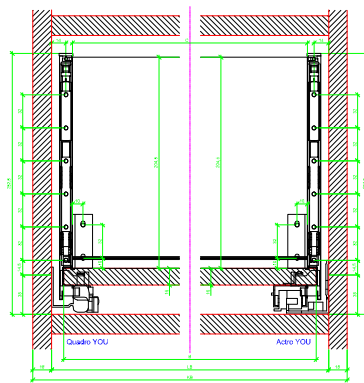

AVT YOU with Steel Rear Panel