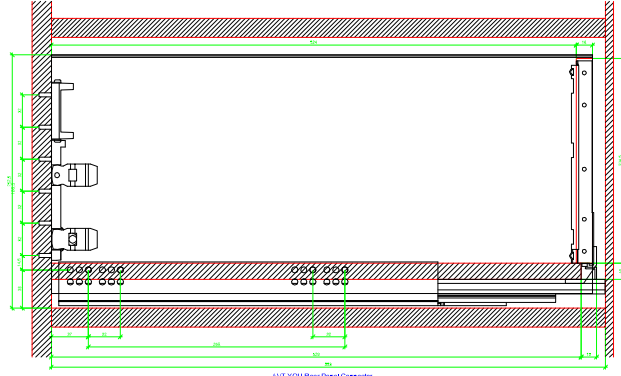

AVT YOU Rear Panel Connector with Wooden Panel