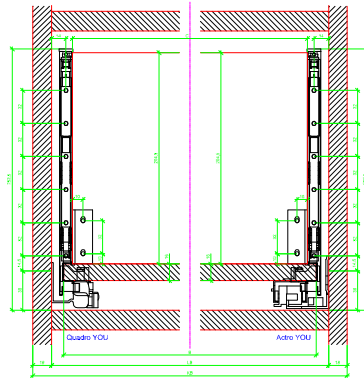

AVT YOU Rear Panel Connector with Wooden Panel