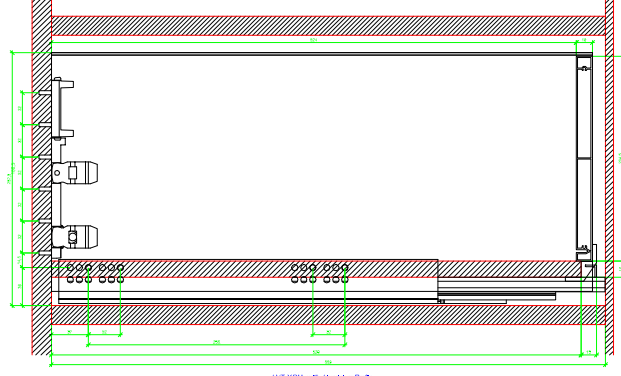

AVT YOU with Aluminum Profile