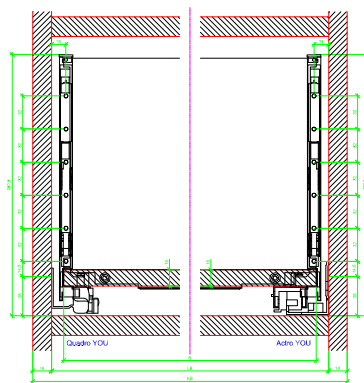

AVT YOU with Steel Rear Panel