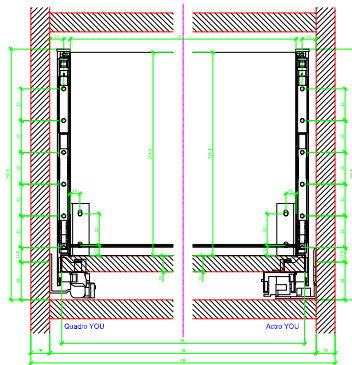

AVT YDU with Spall Rear Panel