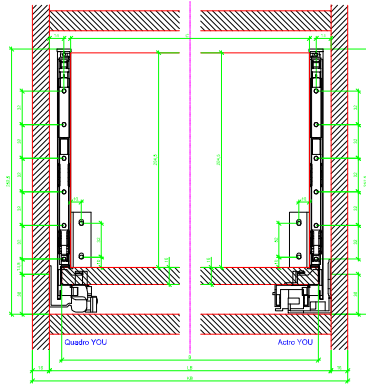

AVT YDU Rear Panel Connector with Wooden Panel