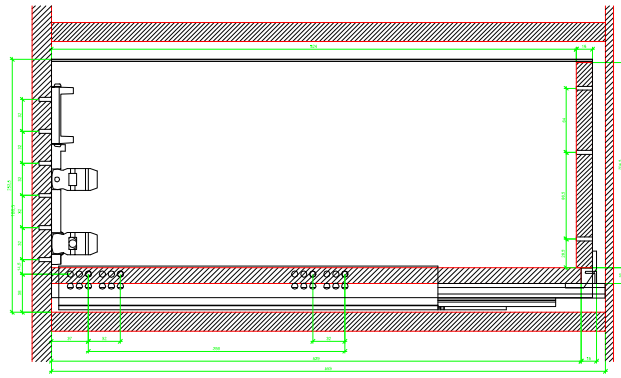

AVT YOU with Wooden Panel