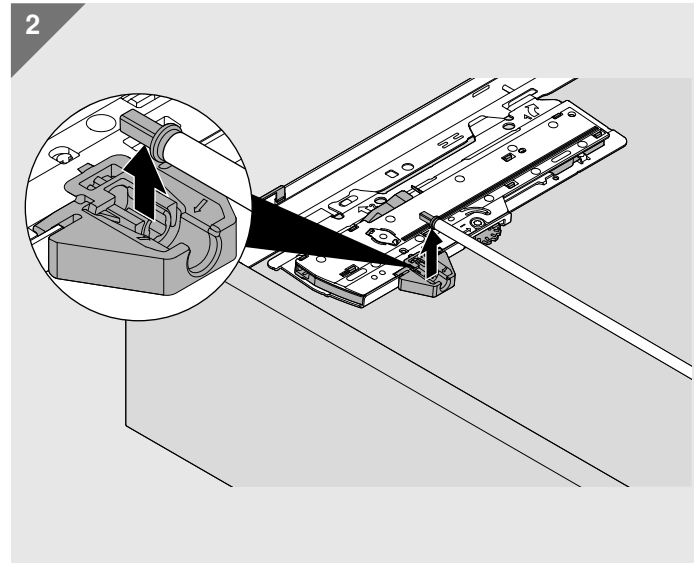

i

LW ≥ 294 mm

TIP-ON BLUMOTION MERIVOBX

TIP-ON BLUMOTION MERIVOBX

Look for our
FSC™-certified
products

MD-063/2 - 09.20 - © Copyright by Blum

Julius Blum GmbH
Furniture Fittings Mfg.
6973 Höchst, Austria
Tel.: +43 5578 705-0
Fax: +43 5578 705-44
E-mail: info@blum.com
www.blum.com