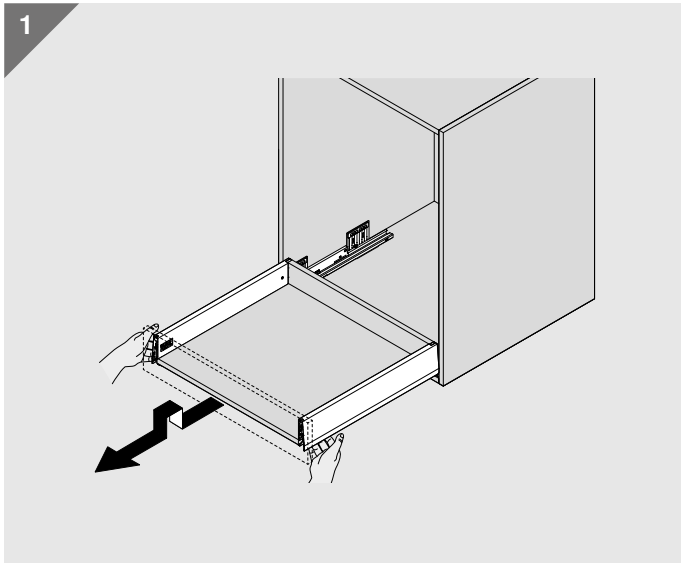

i

LW ≥ 294 mm

TIP-ON BLUMOTION MERIVOBX

TIP-ON BLUMOTION MERIVOBX

Look for our
FSC™-certified
products

MD-063/2 - 09.20 - © Copyright by Blum

Julius Blum GmbH
Furniture Fittings Mfg.
6973 Höchst, Austria
Tel.: +43 5578 705-0
Fax: +43 5578 705-44
E-mail: info@blum.com
www.blum.com