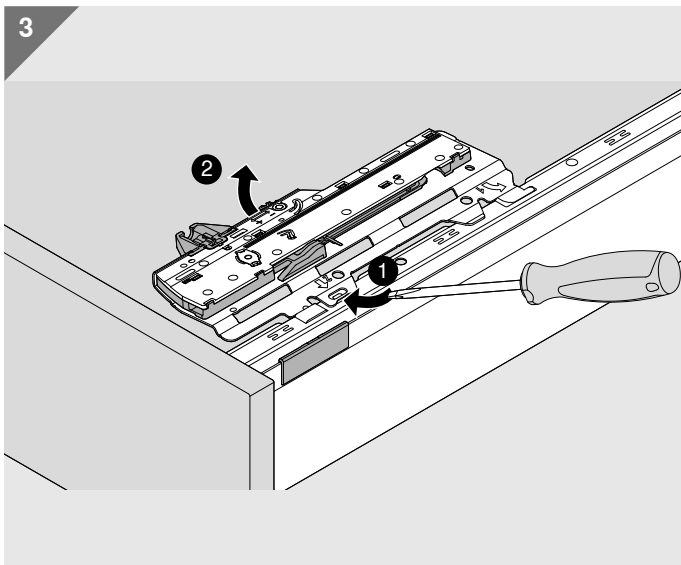

i

LW ≥ 294 mm

TIP-ON BLUMOTION MERIVOBX

TIP-ON BLUMOTION MERIVOBX

Look for our
FSC™-certified
products

MD-063/2 - 09.20 - © Copyright by Blum

Julius Blum GmbH
Furniture Fittings Mfg.
6973 Höchst, Austria
Tel.: +43 5578 705-0
Fax: +43 5578 705-44
E-mail: info@blum.com
www.blum.com