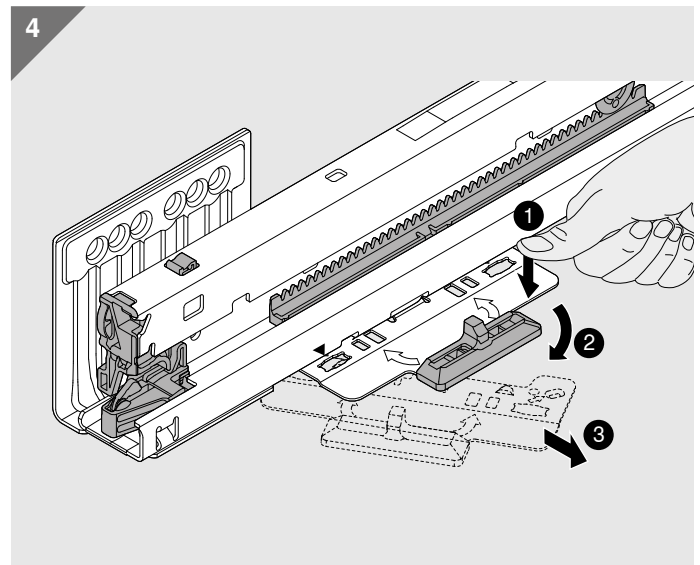

i

LW ≥ 294 mm

TIP-ON BLUMOTION MERIVOBX

TIP-ON BLUMOTION MERIVOBX

Look for our
FSC™-certified
products

MD-063/2 - 09.20 - © Copyright by Blum

Julius Blum GmbH
Furniture Fittings Mfg.
6973 Höchst, Austria
Tel.: +43 5578 705-0
Fax: +43 5578 705-44
E-mail: info@blum.com
www.blum.com