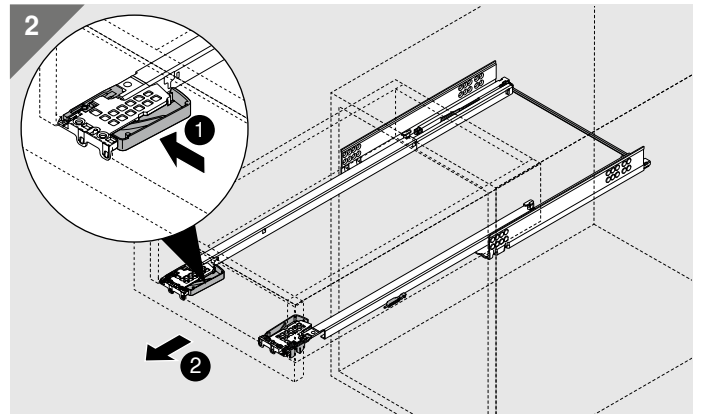

A		+	
B			

560H

560F

Julius Blum GmbH
Furniture Fittings Mfg.
6973 Höchst, Austria
Tel.: +43 5578 705-0
Fax: +43 5578 705-44
E-mail: info@blum.com
www.blum.com

Our sites in Austria, Poland and China are certified to the international standards mentioned below.
Our site in the USA is certified to ISO 9001.
Our site in Brazil is certified to ISO 9001, ISO 14001 and ISO 45001.