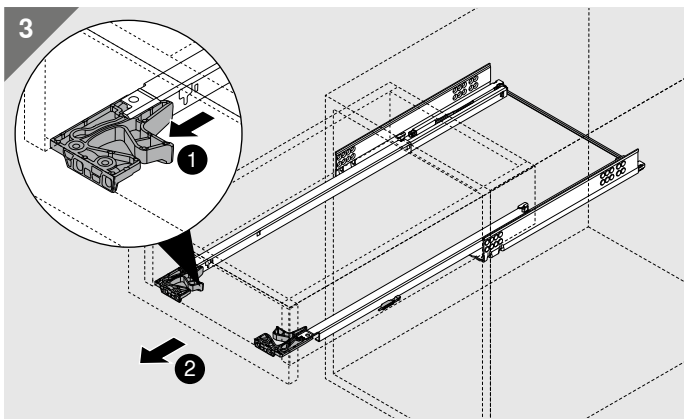

A		+	
B			

560H

560F

Julius Blum GmbH
Furniture Fittings Mfg.
6973 Höchst, Austria
Tel.: +43 5578 705-0
Fax: +43 5578 705-44
E-mail: info@blum.com
www.blum.com

Our sites in Austria, Poland and China are certified to the international standards mentioned below.
Our site in the USA is certified to ISO 9001.
Our site in Brazil is certified to ISO 9001, ISO 14001 and ISO 45001.