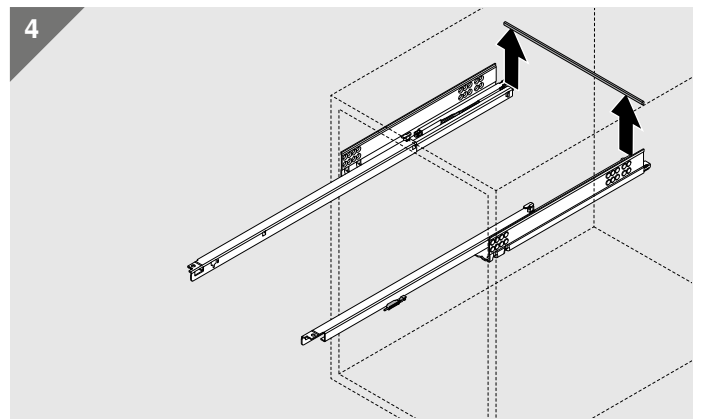

A		+	
B			

560H

560F

Julius Blum GmbH
Furniture Fittings Mfg.
6973 Höchst, Austria
Tel.: +43 5578 705-0
Fax: +43 5578 705-44
E-mail: info@blum.com
www.blum.com

Our sites in Austria, Poland and China are certified to the international standards mentioned below.
Our site in the USA is certified to ISO 9001.
Our site in Brazil is certified to ISO 9001, ISO 14001 and ISO 45001.