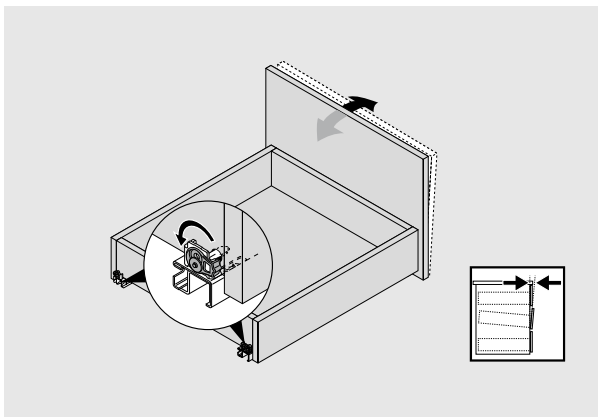

A		+	
B			

560H

560F

Julius Blum GmbH
Furniture Fittings Mfg.
6973 Höchst, Austria
Tel.: +43 5578 705-0
Fax: +43 5578 705-44
E-mail: info@blum.com
www.blum.com

Our sites in Austria, Poland and China are certified to the international standards mentioned below.
Our site in the USA is certified to ISO 9001.
Our site in Brazil is certified to ISO 9001, ISO 14001 and ISO 45001.