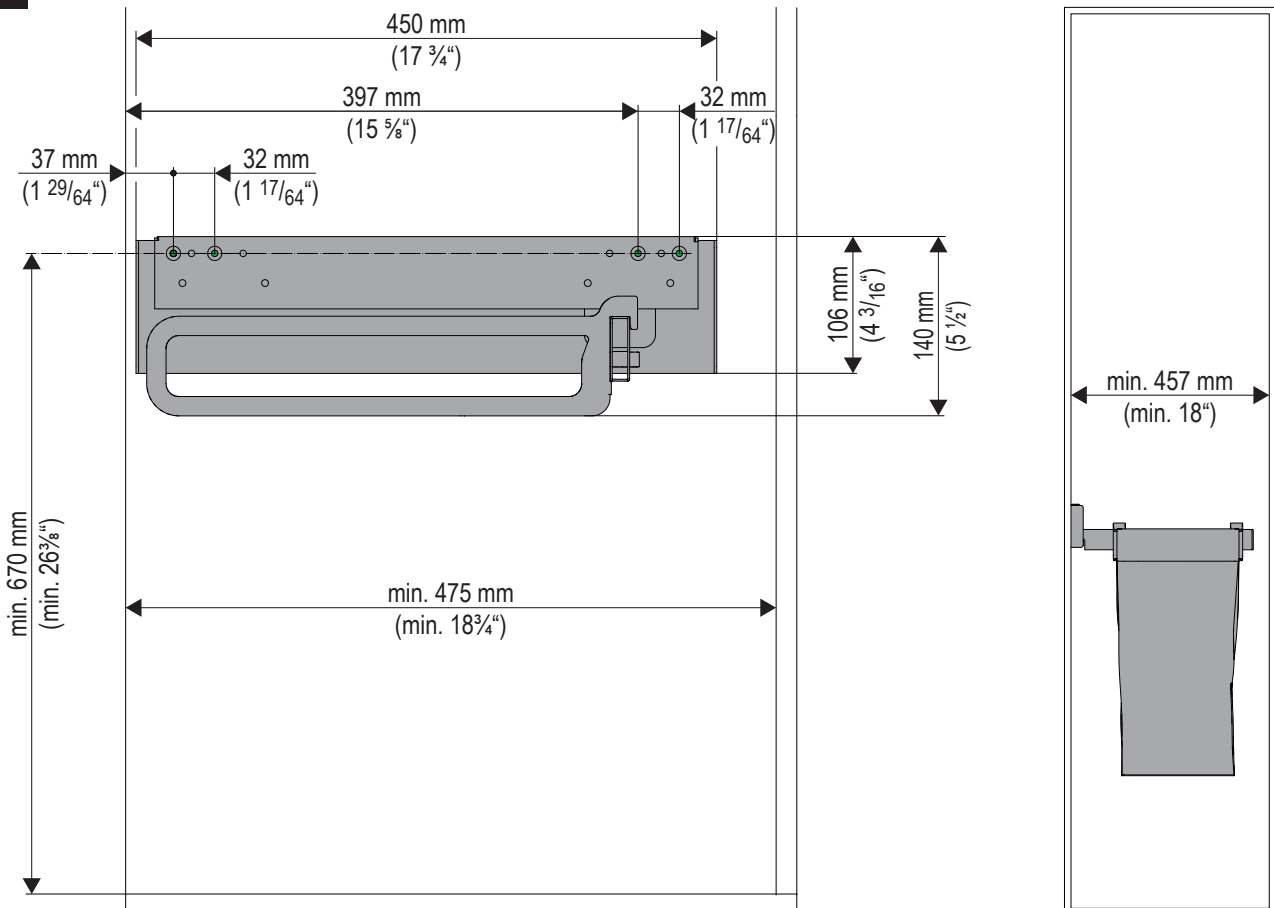

CONERO

Organizer Basic

1

i