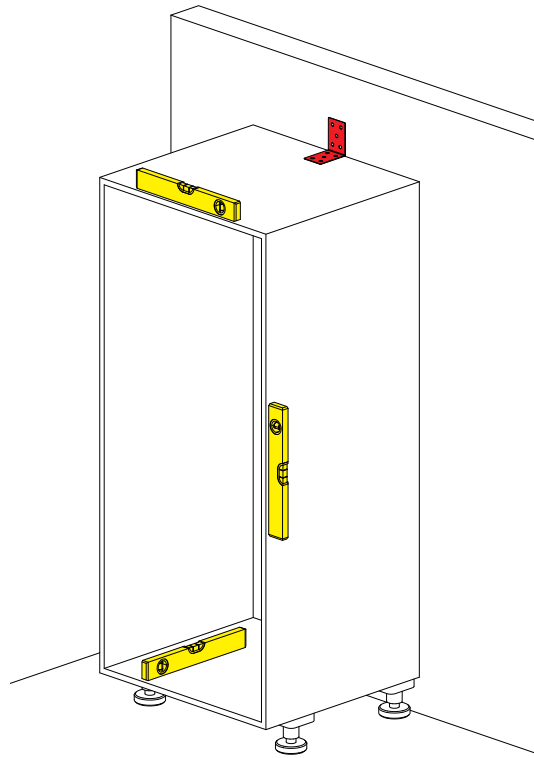

CONERO

Organizer Basic

1